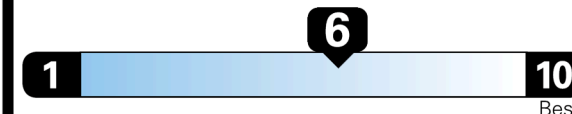

EPA DOT Fuel Economy and Environment

Gasoline Vehicle

Fuel Economy
28 MPG
combined city/hwy
3.6 gallons per 100 miles

Large Cars range from 14 to 146 MPG. The best vehicle rates 146 MPGe.

You save $0

in fuel costs over 5 years compared to the average new vehicle.

Annual fuel cost
$1,900

Fuel Economy & Greenhouse Gas Rating (tailpipe only)